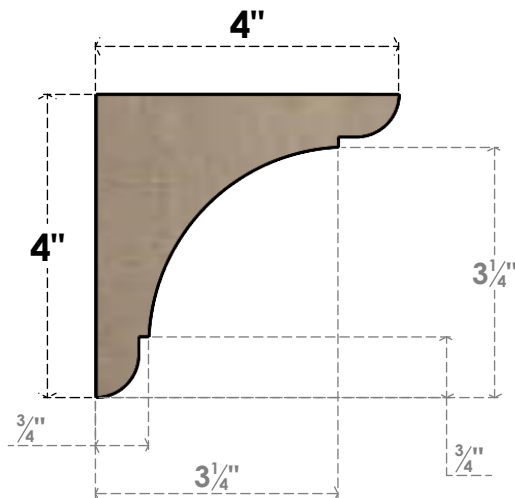

ITEM NUMBER: CORU04X04X04OLYRCPR

4"W X 4"D X 4"H SERIES 1 WIDE OLYMPIC ROUGH CEDAR TIMBERTHANE FAUX WOOD CORBEL, PRIMED

SIDE PROFILE

FRONT PROFILE

ISOMETRIC

EKENA MILLWORK
2300 WEST MAIN ST.
CLARKSVILLE, TX 75426
TOLL FREE: 866-607-0453
WWW.EKENAMILLWORK.COM

NOTES

1. INSTALLATION TO BE COMPLETED IN ACCORDANCE WITH MANUFACTURER'S SPECIFICATIONS.
2. DRAWING MAY NOT BE TO SCALE
3. THIS DRAWING IS INTENDED FOR DESIGN AND PLANNING PURPOSES ONLY.
4. ALL INFORMATION CONTAINED HEREIN WAS CURRENT AT THE TIME OF DEVELOPMENT BUT MUST BE REVIEWED AND APPROVED BY THE PRODUCT MANUFACTURER TO BE CONSIDERED ACCURATE.
5. TIMBERTHANE ARCHITECTURAL PRODUCTS ARE MADE FROM HIGH DENSITY URETHANE AND COME FACTORY PRIMED