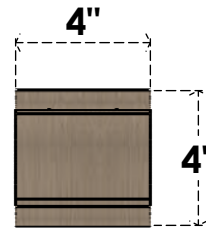

ITEM NUMBER: CORU04X04X04OLYRCPR

4"W X 4"D X 4"H SERIES 1 WIDE OLYMPIC ROUGH CEDAR TIMBERTHANE FAUX WOOD CORBEL, PRIMED

SIDE PROFILE

FRONT PROFILE

ISOMETRIC

EKENA MILLWORK
2300 WEST MAIN ST.
CLARKSVILLE, TX 75426
TOLL FREE: 866-607-0453
WWW.EKENAMILLWORK.COM