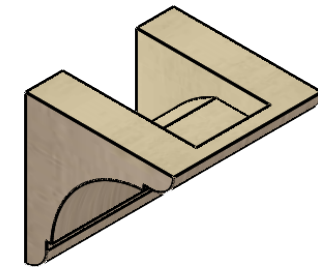

ITEM NUMBER: CORU04X04X04OLYRCPR

4"W X 4"D X 4"H SERIES 1 WIDE OLYMPIC ROUGH CEDAR TIMBERTHANE FAUX WOOD CORBEL, PRIMED

SIDE PROFILE

FRONT PROFILE

ISOMETRIC

EKENA MILLWORK
2300 WEST MAIN ST.
CLARKSVILLE, TX 75426
TOLL FREE: 866-607-0453
WWW.EKENAMILLWORK.COM

NOTES

1. INSTALLATION TO BE COMPLETED IN ACCORDANCE WITH MANUFACTURER'S SPECIFICATIONS.
2. DRAWING MAY NOT BE TO SCALE
3. THIS DRAWING IS INTENDED FOR DESIGN AND PLANNING PURPOSES ONLY.
4. ALL INFORMATION CONTAINED HEREIN WAS CURRENT AT THE TIME OF DEVELOPMENT BUT MUST BE REVIEWED AND APPROVED BY THE PRODUCT MANUFACTURER TO BE CONSIDERED ACCURATE.
5. TIMBERTHANE ARCHITECTURAL PRODUCTS ARE MADE FROM HIGH DENSITY URETHANE AND COME FACTORY PRIMED